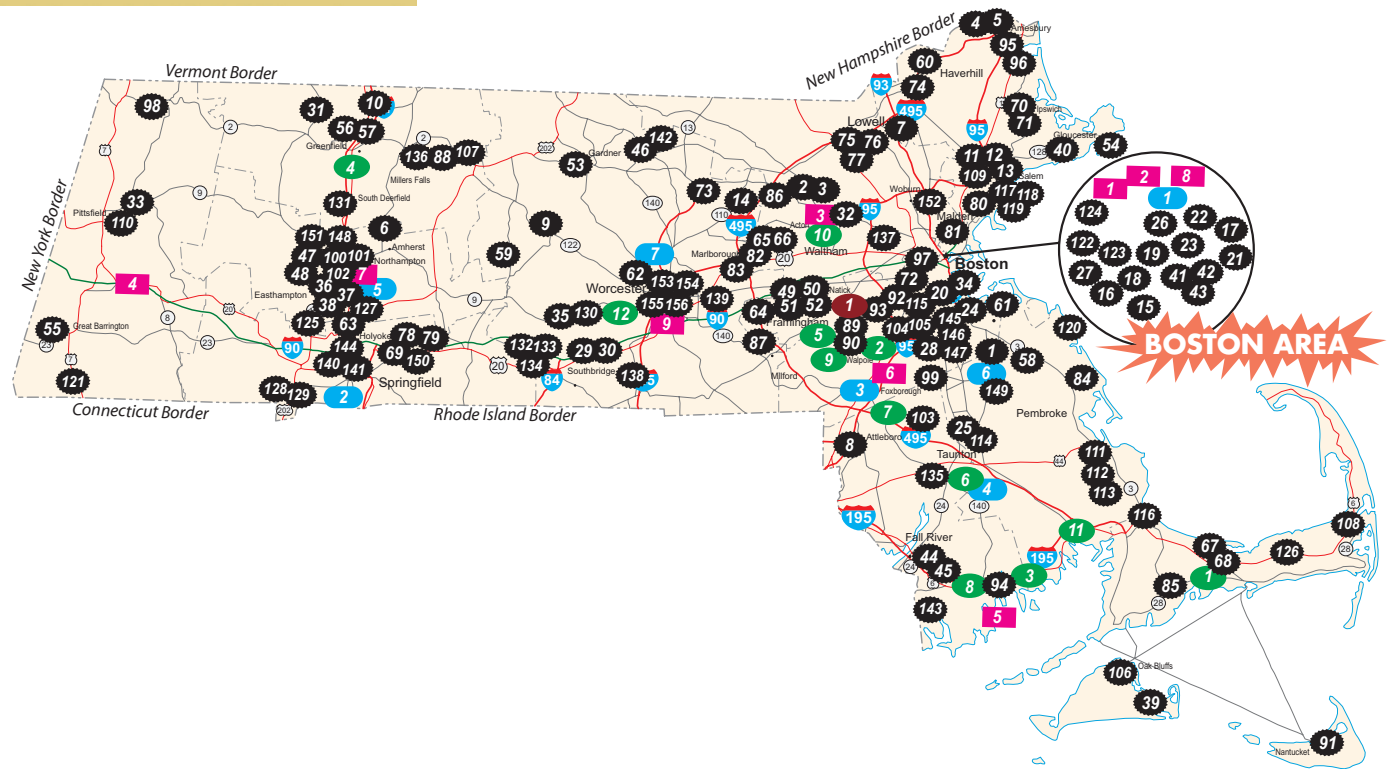

Last Updated on 8/13/2020

Massachusetts

Notes:

Legend

- **Breweries**
 - B=Brewpub (brew & sell beer/food on premise)
 - C=Contract Brewery (brew/sell beer off premise)
 - M=Microbrewery (brew beer/sell off premise)
 - N=Nanobrewery (3 BBL or less)
 - T=Taproom (sell beer on premise)
 - P=Proprietary Brewpub
(sells food and beer exclusively brewed for premise)
 - R=Regional (large, brew beer/sell off premise)
- **Beer Bars & Restaurants**
- **Homebrew Shops**
- **Beer Stores**
- **BOP - Brew on Premises**

- Abington
- Acton
- Acton
- Amesbury
- Amesbury
- Amherst
- Andover
- Attleboro
- Barre
- Barnardston
- Beverly
- Beverly
- Beverly
- Bolton
- Boston
- Braintree
- Bridgewater
- Cambridge
- Cambridge
- Canton
- Charlton
- Charlton
- Colrain
- Concord
- Dalton
- Dorchester
- East Brookfield
- Easthampton
- Easthampton
- Edgartown
- Essex
- Everett
- Everett
- Everett
- Fall River
- Fall River
- Fitchburg

- Medfield
- Medfield
- Nantucket
- Natick
- Natick
- New Bedford
- Newburyport
- Newburyport
- Newton
- North Adams
- N Easton
- Northampton
- Northampton
- Northampton
- Norton
- Norwood
- Norwood
- Oak Bluffs
- Orange
- Orleans
- Peabody
- Pittsfield
- Plymouth
- Plymouth
- Plymouth
- Raynham
- Rosindale
- Sagamore Beach
- Salem
- Salem
- Salem
- Scaituate
- Sheffield
- Somerville
- Somerville
- Somerville
- Southampton
- South Dennis
- South Hadley
- Southwick
- Southwick
- Spencer
- Sturbridge
- Sturbridge
- Sturbridge
- Taunton
- Turners Falls
- Waltham
- Webster

Beer Notes:

- Westfield
- Westfield
- Westminster
- Westport
- West Springfield
- Weymouth
- Weymouth
- Weymouth
- Whitinsville
- Whitman
- Wilbraham
- Williamsburg
- Woburn
- Worcester
- Worcester
- Worcester
- Worcester