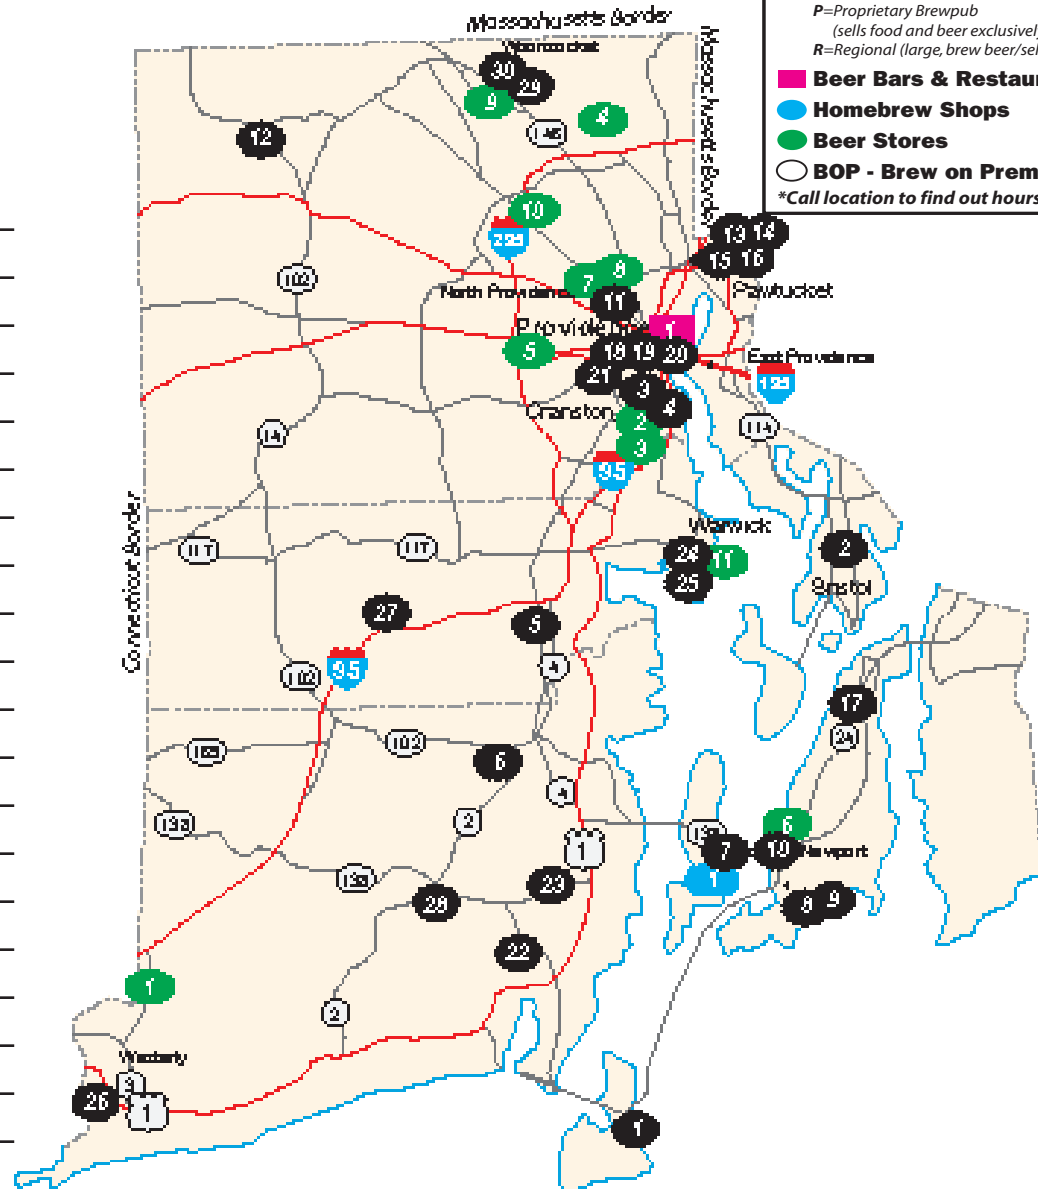

Last Updated on 8/13/2020

Rhode Island

Notes:

Legend

- **Breweries**
 - B=Brewpub (brew & sell beer/food on premise)
 - C=Contract Brewery (brew/sell beer off premise)
 - M=Microbrewery (brew beer/sell off premise)
 - N=Nanobrewery (3 BBL or less)
 - T=Taproom (sell beer on premise)
 - P=Proprietary Brewpub (sells food and beer exclusively brewed for premise)
 - R=Regional (large, brew beer/sell off premise)
- **Beer Bars & Restaurants**
- **Homebrew Shops**
- **Beer Stores**
- **BOP - Brew on Premises**

*Call location to find out hours/days of operation

www.goodbeermaps.com
1-508-308-7889

For Sponsorship opportunities
call 1-508-308-7889 today!

Rhode Island

BREWERIES

1. Mohegan Cafe & Brewery **B**
2. Twelve Guns Brewing **M/T**
3. Buttonwoods Brewery **M/T**
4. Revival Food Works & Brewery **B**
5. LineSider Brewing **M/T**
6. Tilted Barn **M/T**
7. General's Crossing Brewhouse **N/T**
8. Coddington Brewing **B**
9. Taproot Brewing **M/T**
10. Newport Craft Brewing and Distilling **M/T**
11. Providence Brewing **N/T**
12. Bravo Brewing **M/T**
13. Crooked Current Brewery **N/T**
14. Foolproof Brewing **M/T**
15. The Guild **M/T**
16. Smug Brewing **M/T**
17. Ragged Island Brewing **M/T**
18. Beer On Earth **N/T**
19. Long Live Beerworks **M/T**
20. Trinity Brewhouse **B**
21. Union Station Brewery **B**
22. Sons of Liberty Spirits **M/T**
23. Whalers Brewing **M/T**
24. Apponaug Brewing **B**
25. Proclamation Ale **M/T**
26. Grey Sail Brewing of Rhode Island **M/T**
27. Community Bruin **N/T**
28. Shaidzon Beer **M/T**
29. Lops Brewing **N/T**
30. Ravenous **N/T**

- Block Island
Bristol
Cranston
Cranston
East Greenwich
Exeter
Jamestown
Middletown
Middletown
Newport
North Providence
Pascoag
Pawtucket
Pawtucket
Pawtucket
Pawtucket
Portsmouth
Providence
Providence
Providence
South Kingstown
Waketfield
Warwick
Warwick
Westerly
West Greenwich
West Kingston
Woonsocket
Woonsocket