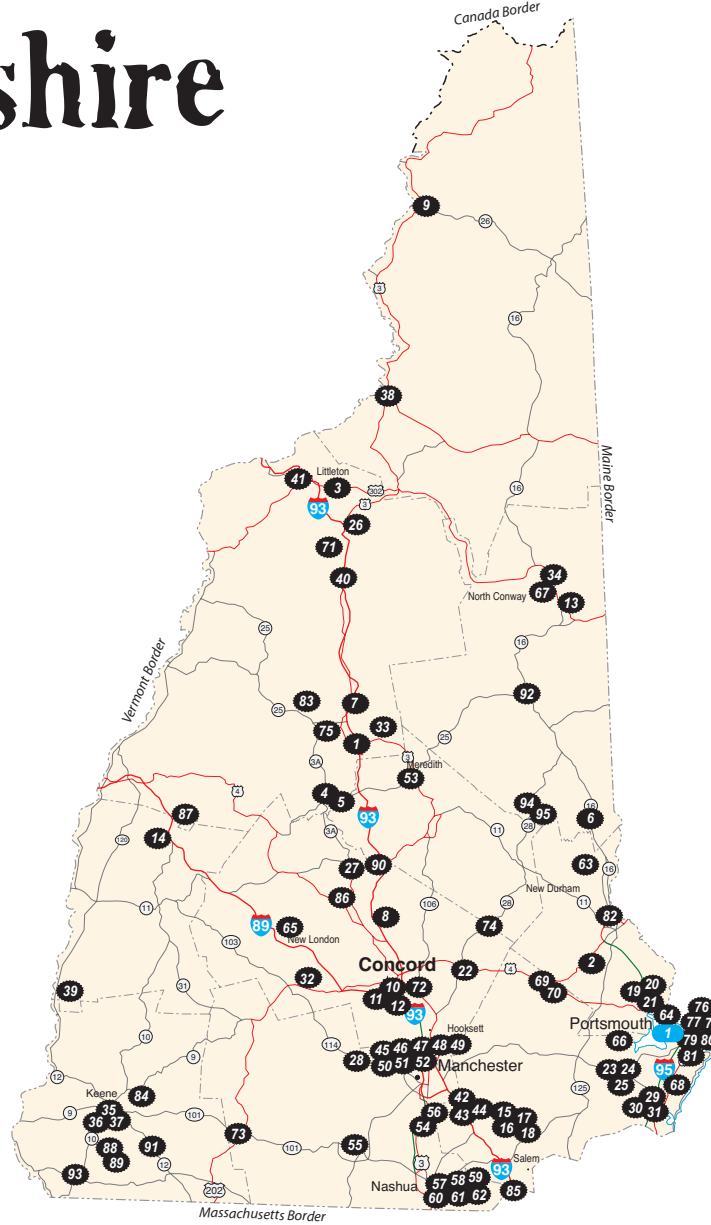

Last Updated on 7/18/2024

New Hampshire

AMERICAN BREWER
"The Business of Beer™"

BREWERS GUILDS

New York State
 Brewers Association
 Think NY, Drink NY
www.thinknydrinkny.com

Vermont Brewers Association
 Beer Worth Finding
www.vermontbrewers.com

HOPS
 Willamette Valley Hops
 The World's Finest Hops & Hop Products
www.willamettevalleyhops.com

The Business of Beer Since 1983
www.americanbrewer.com

Legend

- **Breweries**
 - B=Brewpub (brew & sell beer/food on premise)
 - C=Contract Brewery (brew/sell beer off premise)
 - M=Microbrewery (brew beer/sell off premise)
 - N=Nanobrewery (3 BBL or less)
 - T=Taproom (sell beer on premise)
 - P=Proprietary Brewpub
(sells food and beer exclusively brewed for premise)
 - R=Regional (large, brew beer/sell off premise)
- **Beer Bars & Restaurants**
- **Homebrew Shops**
- **Beer Stores**
- **BOP - Brew on Premises**

Beer Bars & Restaurants

Homebrew Shops

Beer Stores

BOP - Brew on Premises
**Call location to find out hours/days of operation*

Legend