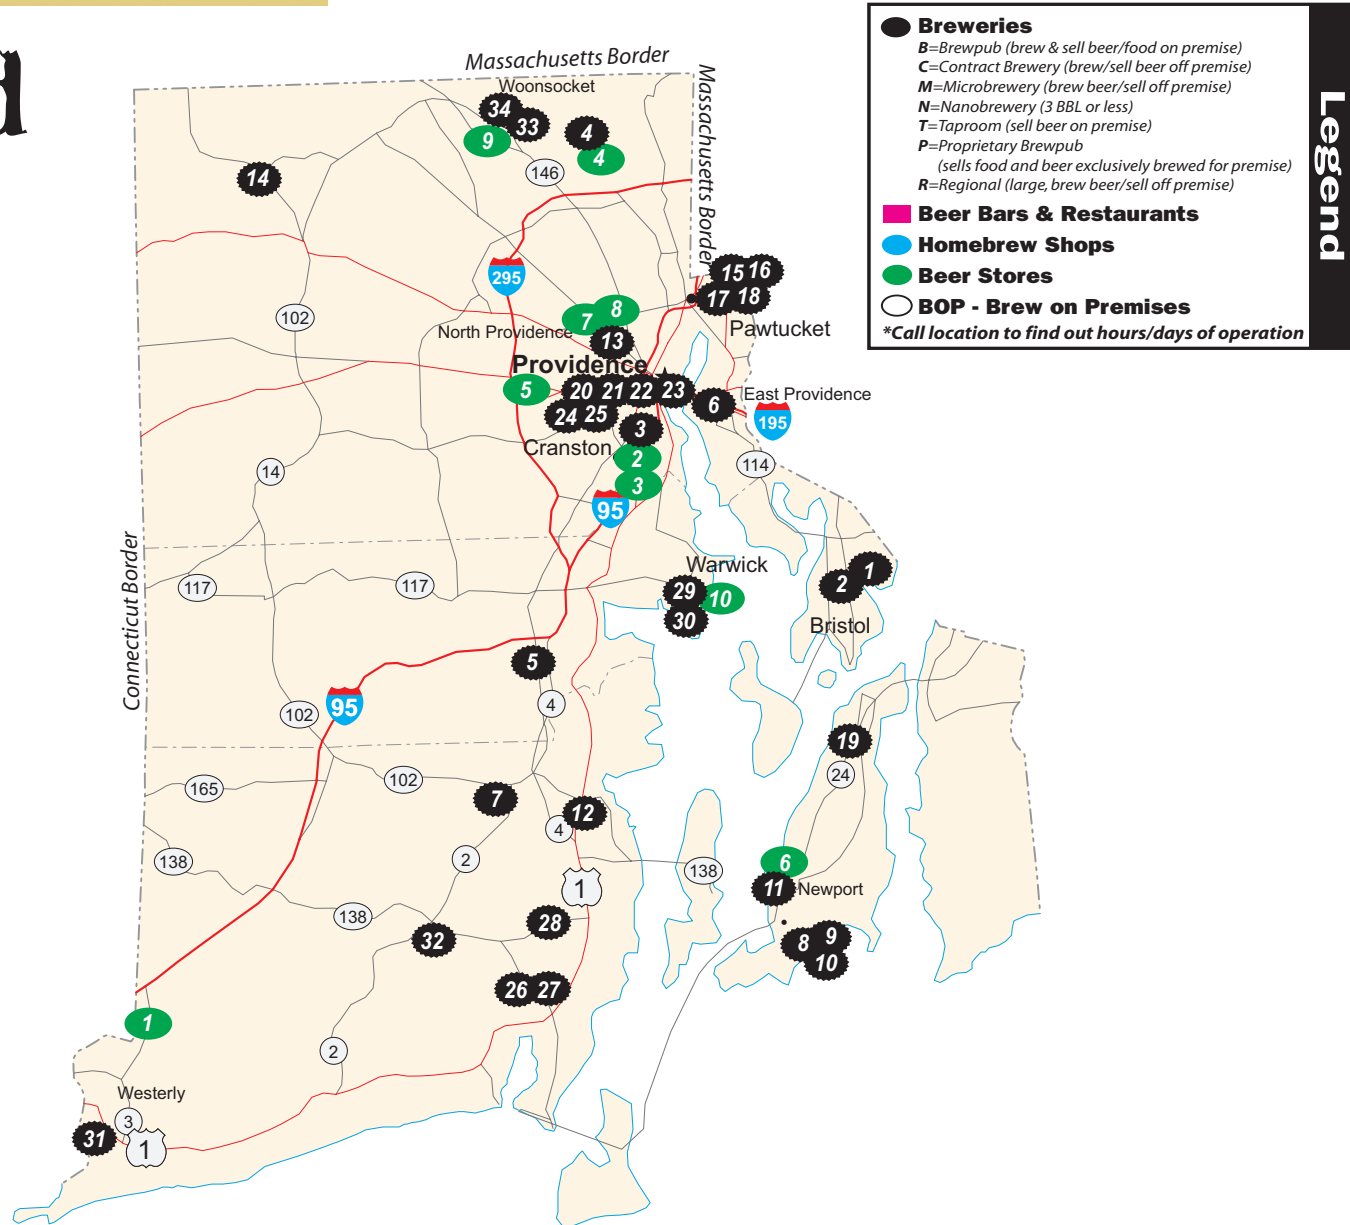

The Business of Beer Since 1983
www.americanbrewer.com

For Sponsorship opportunities
call 1-508-308-7889 today!

www.goodbeermaps.com
1-508-308-7889

YANKEE BREW NEWS

CRAFT BEER MAP

Rhode Island

BREWERIES

1. Pivotal Brewing **M/T** Bristol
2. Six Pack Brewing **N/T** Bristol
87 Gooding Ave (401) 200-8592
3. Buttonwoods Brewery **M/T** Cranston
4. Phantom Farms Brewing **B** Cumberland
5. LineSider Brewing **M/T** East Greenwich
6. Crook Point Brewing **M/T** East Providence
7. Tilted Barn **M/T** Exeter
8. Coddington Brewing **B** Middletown
9. Rejects Brewing **M/T** Middletown
10. Taproot Brewing **M/T** Middletown
909 East Main Rd. (401) 848-5161
www.taprootbeer.com
11. Newport Craft Brewing and Distilling **M/T** Newport
12. West Passage Brewing **B** North Kingstown
13. Providence Brewing **N/T** North Providence
14. Bravo Brewing **N/T** Pascoag
15. Crooked Current Brewery **N/T** Pawtucket
16. Foolproof Brewing **M/T** Pawtucket
17. The Guild **M/T** Pawtucket
18. Smug Brewing **M/T** Pawtucket
19. Ragged Island Brewing **M/T** Portsmouth
20. Long Live Beerworks **M/T** Providence
21. Moniker Brewing **M/T** Providence
22. Narragansett Beer **B** Providence
271 Tockwotton St (401) 437-8970
www.narragansettbeer.com
23. Origin Beer Project **M/T** Providence
24. Trinity Brewhouse **B** Providence
25. Union Station Brewery **B** Providence
26. Sons of Liberty Spirits **M/T** South Kingstown
27. Tower Hill Brewing **M/T** South Kingstown
28. Whalers Brewing **M/T** Wakefield
29. Apponaug Brewing **B** Warwick
30. Proclamation Ale **M/T** Warwick
31. Grey Sail Brewing of RI **M/T** Westerly
32. Shaidzon Beer **M/T** West Kingston
33. Lops Brewing **N/T** Woonsocket
34. Ravenous **N/T** Woonsocket